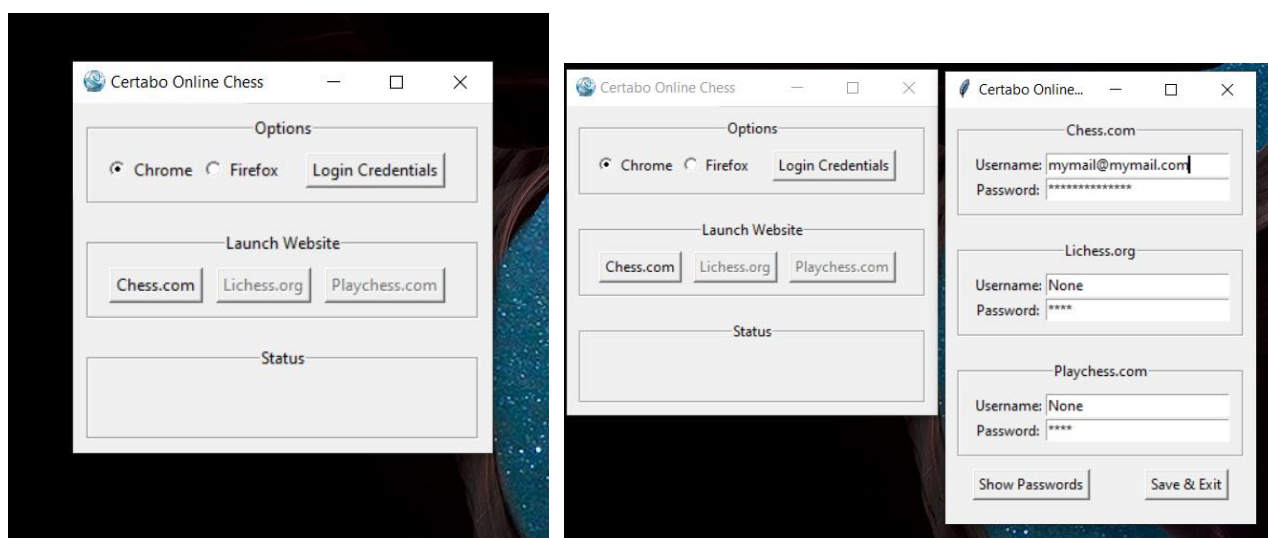

- For promotion, we suggest to go in setting live chess and enable **“Always Promote to Queen”** so if you are going to promotion, just remove the pawn from chessboard and place the queen in 8th position.

Certabo® is a registered trademark of Inventhio Srl –Italy

- Place the white always on bottom side of Certabo board either you are playing with white or with the black. If you play with black you may need to rotate the board at this time. Please be sure to go in Setting/Board and Pieces and double check **White always on the bottom** is turned off and that **Show legal moves** is instead turned on!

USE OF THE SOFTWARE

- Start the software and click on Login credential you can save your credentials for automatic access to your account for all websites. Select your preferred browser and click on chess.com. Please be sure you have installed Firefox and/or Chrome.

- Start playing the banner will tell if it's your turn to move if it's waiting for opponent or if you need to replicate your opponent move on Certabo board once done. Source and Target square leds will light up to show you opponent move. **You do not really need to look at banner.**