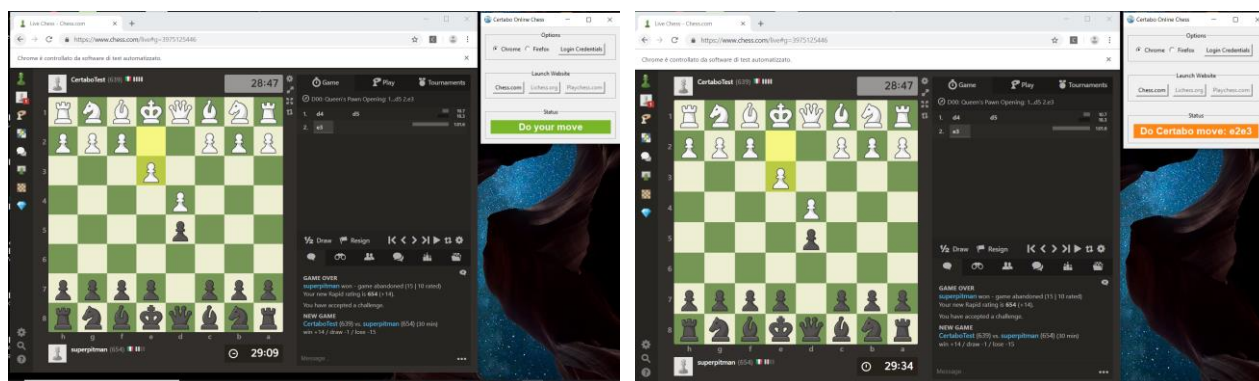

Certabo® is a registered trademark of Inventhio Srl –Italy

- Place the white always on bottom side of Certabo board either you are playing with white or with the black. If you play with black you may need to rotate the board at this time. Please be sure to go in Setting/Board and Pieces and double check **White always on the bottom** is turned off and that **Show legal moves** is instead turned on!

USE OF THE SOFTWARE

- Start the software and click on Login credential you can save your credentials for automatic access to your account for all websites. Select your preferred browser and click on chess.com. Please be sure you have installed Firefox and/or Chrome.

- Select game option as usual and press play

- Have a look at Certabo banner if a piece is offset or missing you will be told to reset initial position. If also during the game you drop a piece or misplace one you will be also be told by banner Fix Position. In both cases the column A and H of your Certabo board will automatically light up to attract your attention on that.

- Start playing the banner will tell if it's your turn to move if it's waiting for opponent or if you need to replicate your opponent move on Certabo board once done. Source and Target square leds will light up to show you opponent move. **You do not really need to look at banner.**