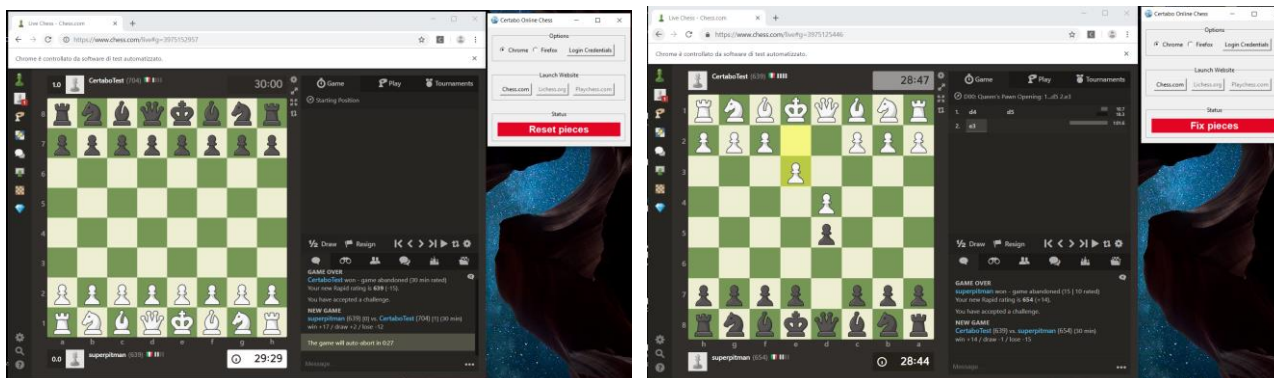

Certabo® is a registered trademark of Inventhio Srl –Italy

- Place the white always on bottom side of Certabo board either you are playing with white or with the black. If you play with black you may need to rotate the board at this time. Please be sure to go in Setting/Board and Pieces and double check **White always on the bottom** is turned off and that **Show legal moves** is instead turned on!

USE OF THE SOFTWARE

- Start the software and click on Login credential you can save your credentials for automatic access to your account for all websites. Select your preferred browser and click on chess.com. Please be sure you have installed Firefox and/or Chrome.

- Select game option as usual and press play

- Have a look at Certabo banner if a piece is offset or missing you will be told to reset initial position. If also during the game you drop a piece or misplace one you will be also be told by banner Fix Position. In both cases the column A and H of your Certabo board will automatically light up to attract your attention on that.

- Start playing the banner will tell if it's your turn to move if it's waiting for opponent or if you need to replicate your opponent move on Certabo board once done. Source and Target square leds will light up to show you opponent move. **You do not really need to look at banner.**