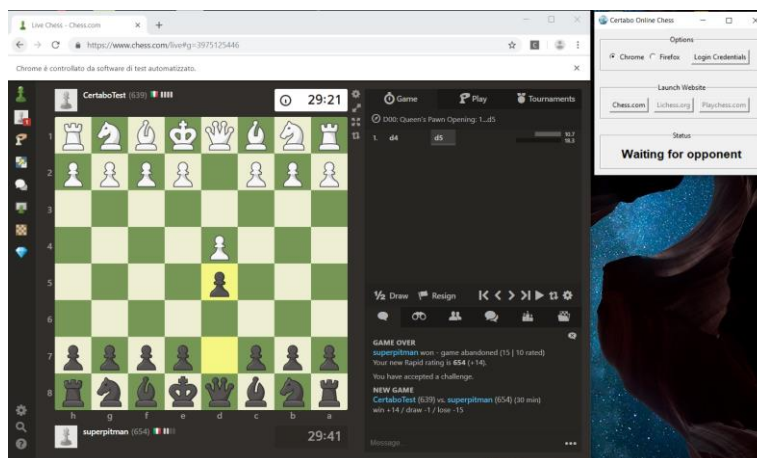

Certabo® is a registered trademark of Inventhio Srl –Italy

- Place the white always on bottom side of Certabo board either you are playing with white or with the black. If you play with black you may need to rotate the board at this time. Please be sure to go in Setting/Board and Pieces and double check **White always on the bottom** is turned off and that **Show legal moves** is instead turned on!

USE OF THE SOFTWARE

- Start the software and click on Login credential you can save your credentials for automatic access to your account for all websites. Select your preferred browser and click on chess.com. Please be sure you have installed Firefox and/or Chrome.

- Select game option as usual and press play

- Have a look at Certabo banner if a piece is offset or missing you will be told to reset initial position. If also during the game you drop a piece or misplace one you will be also be told by banner Fix Position. In both cases the column A and H of your Certabo board will automatically light up to attract your attention on that.

- Start playing the banner will tell if it's your turn to move if it's waiting for opponent or if you need to replicate your opponent move on Certabo board once done. Source and Target square leds will light up to show you opponent move. **You do not really need to look at banner.**