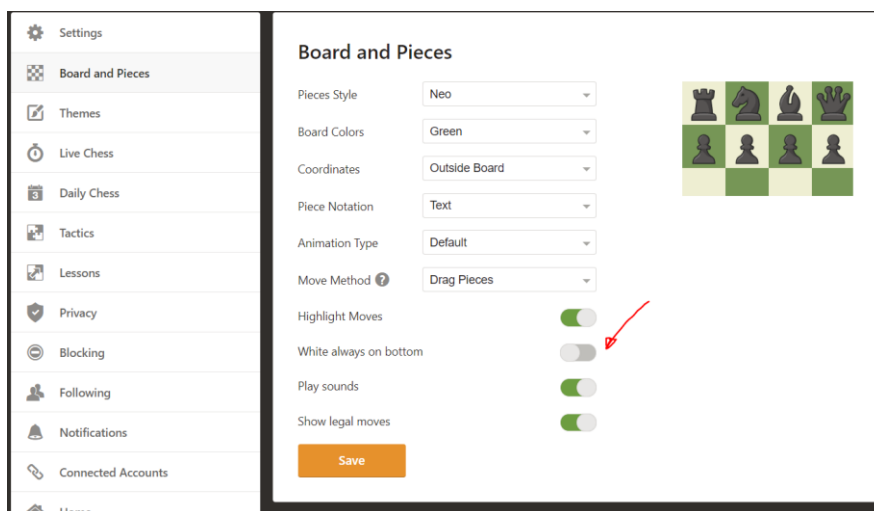

PLAYING WITH CERTABO BOARD ON CHESS.COM

Please read these brief instructions before playing.

Preliminary setup 1-2-3-4

- Be sure you have already installed main Certabo software and you have done the initial setup of pieces and spares queens. The Certabo online gaming system will automatically use this setup.
- Go on Chess.com go to setting and set as language English as **“Language”** and My Language Only as **“Content Language”**

- For promotion, we suggest to go in setting live chess and enable **“Always Promote to Queen”** so if you are going to promotion, just remove the pawn from chessboard and place the queen in 8th position.

*INVENTHIO Srl explicitly disclaims all responsibility for any malfunctioning of the game, graphical interface or pieces recognition failures of the chessboard used with version of software different from the official ones. Official version of Certabo® software are exclusively available and distributed on www.certabo.com.

Certabo® is a registered trademark of Inventhio Srl –Italy

- Place the white always on bottom side of Certabo board either you are playing with white or with the black. If you play with black you may need to rotate the board at this time. Please be sure to go in Setting/Board and Pieces and double check **White always on the bottom** is turned off and that **Show legal moves** is instead turned on!