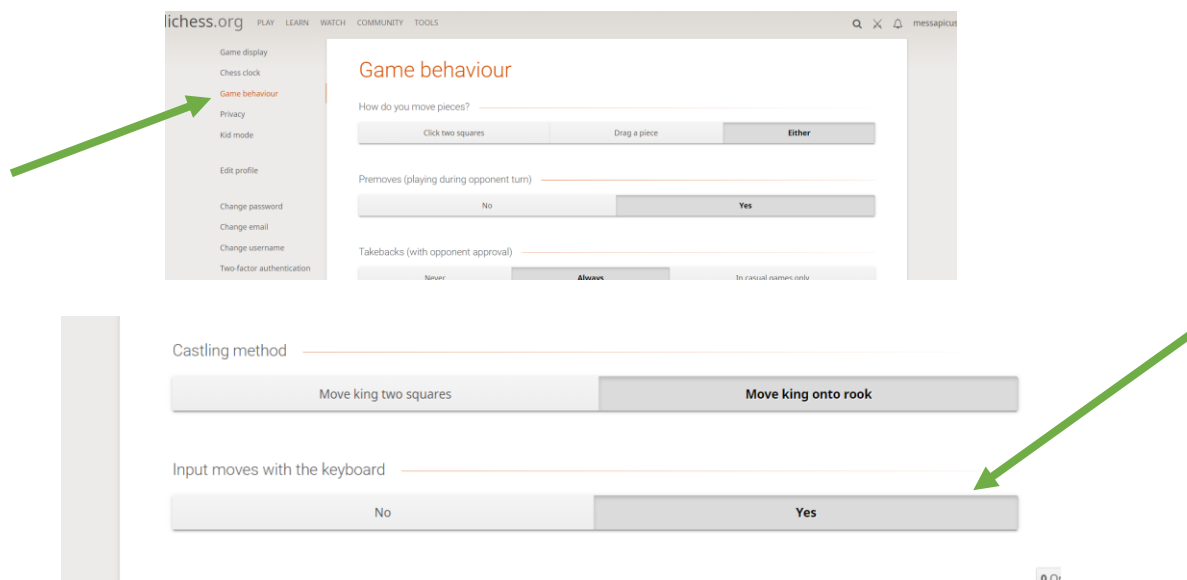

- Start playing the banner will tell if it's your turn to move if it's waiting for opponent or if you need to replicate your opponent move on Certabo board once done. Source and Target square leds will light up to show you opponent move. **You do not really need to look at banner.**

- During the game be sure the game tab is always selected

- If the usb cable is disconnected from board at anytime, just plug it in again the Certabo board will be automatically synchronized again and game will continue.

PLAYING WITH CERTABO BOARD ON LICHESS.ORG

Please read these brief instructions before playing.

Preliminary setup 1-2

- Be sure you have already installed main Certabo software and you have done the initial setup of pieces and spares queens. The Certabo online gaming system will automatically use this setup.
- Go on Lichess.org and open preferences

Go to game behaviour tab and make sure **“ Input moves with keyboard is activated”**

*INVENTHIO Srl explicitly disclaims all responsibility for any malfunctioning of the game, graphical interface or pieces recognition failures of the chessboard used with version of software different from the official ones. Official version of Certabo® software are exclusively available and distributed on www.certabo.com.