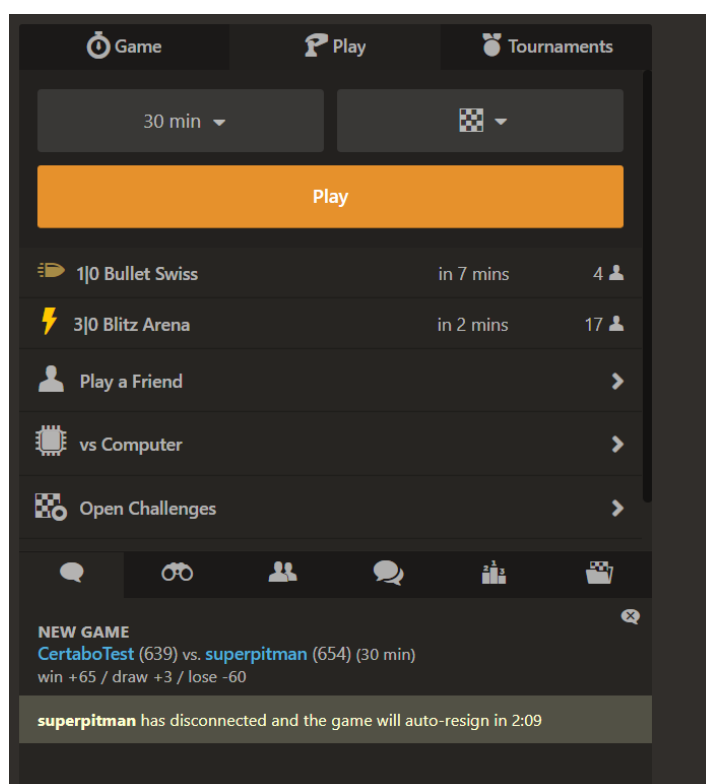

Certabo® is a registered trademark of Inventhio Srl –Italy

- Place the white always on bottom side of Certabo board either you are playing with white or with the black. If you play with black you may need to rotate the board at this time. Please be sure to go in Setting/Board and Pieces and double check **White always on the bottom** is turned off and that **Show legal moves** is instead turned on!

- Select game option as usual and press play

- Have a look at Certabo banner if a piece is offset or missing you will be told to reset initial position. If also during the game you drop a piece or misplace one you will be also be told by banner Fix Position. In both cases the column A and H of your Certabo board will automatically light up to attract your attention on that.

- Start playing the banner will tell if it's your turn to move if it's waiting for opponent or if you need to replicate your opponent move on Certabo board once done. Source and Target square leds will light up to show you opponent move. **You do not really need to look at banner.**