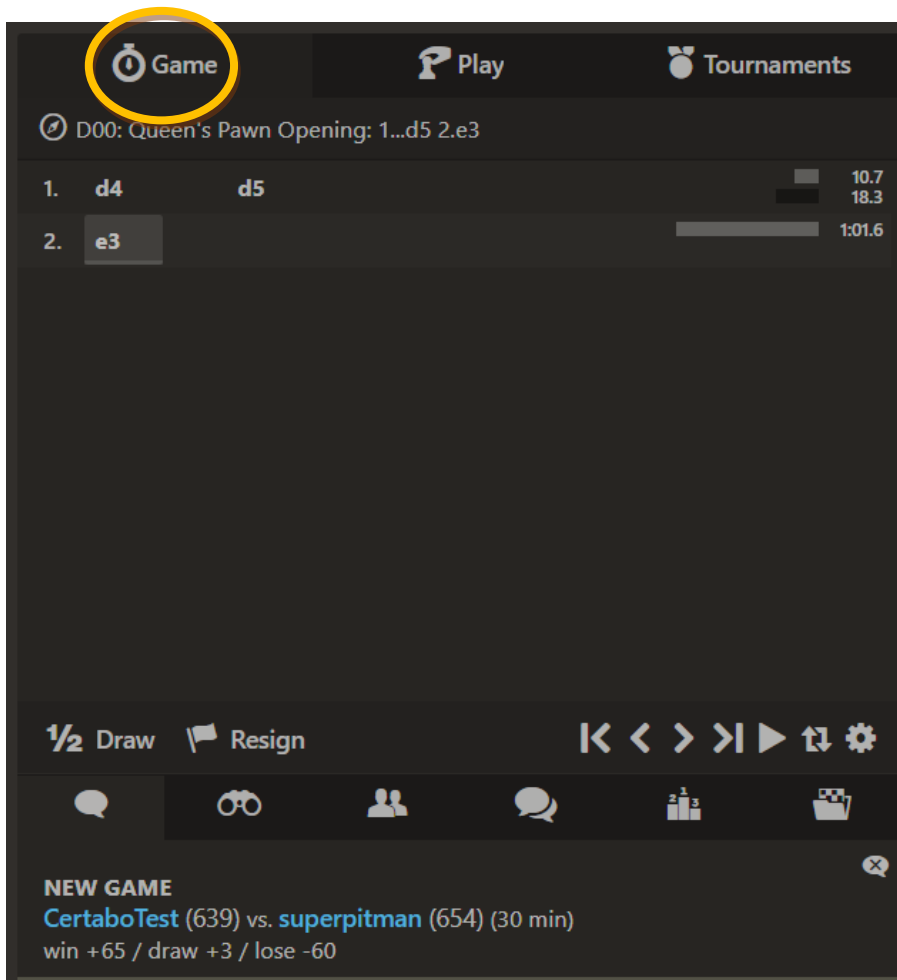

- During the game be sure the game tab is always selected

- If the usb cable is disconnected from board at anytime, just plug it in again the Certabo board will be automatically synchronized again and game will continue.