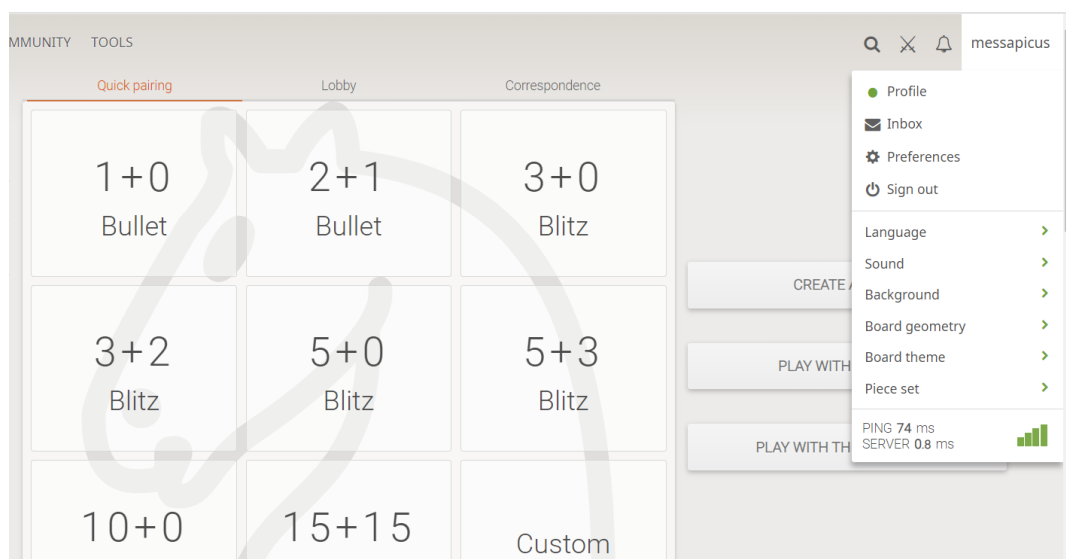

- Start playing the banner will tell if it's your turn to move if it's waiting for opponent or if you need to replicate your opponent move on Certabo board once done. Source and Target square leds will light up to show you opponent move. **You do not really need to look at banner.**

- During the game be sure the game tab is always selected

- If the usb cable is disconnected from board at anytime, just plug it in again the Certabo board will be automatically synchronized again and game will continue.

PLAYING WITH CERTABO BOARD ON LICHESS.ORG

Please read these brief instructions before playing.

Preliminary setup 1-2

- Be sure you have already installed main Certabo software and you have done the initial setup of pieces and spares queens. The Certabo online gaming system will automatically use this setup.
- Go on Lichess.org and open preferences

Go to game behaviour tab and make sure **“ Input moves with keyboard is activated”**

*INVENTHIO Srl explicitly disclaims all responsibility for any malfunctioning of the game, graphical interface or pieces recognition failures of the chessboard used with version of software different from the official ones. Official version of Certabo® software are exclusively available and distributed on www.certabo.com.