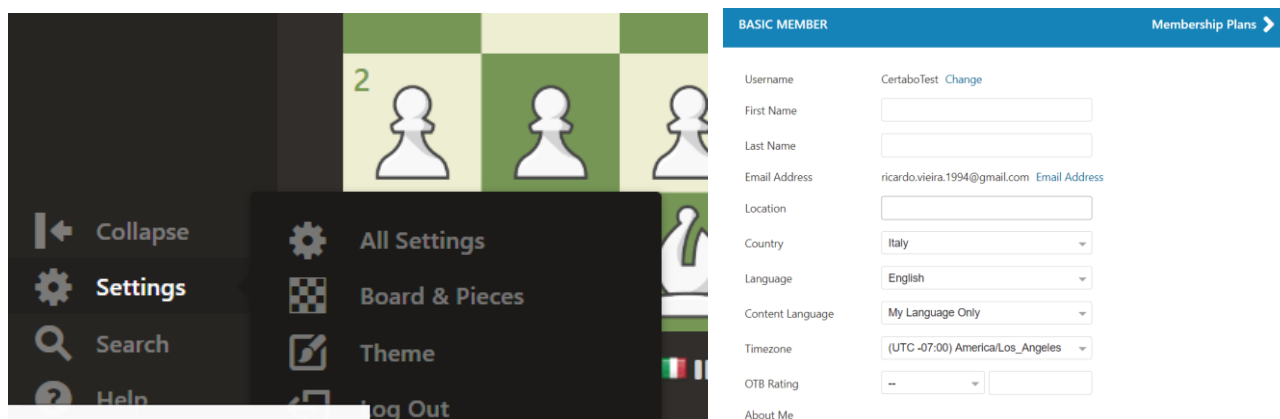

PLAYING WITH CERTABO BOARD ON CHESS.COM

Please read these brief instructions before playing.

Preliminary setup 1-2-3-4

- Be sure you have already installed main Certabo software and you have done the initial setup of pieces and spares queens. The Certabo online gaming system will automatically use this setup.
- Go on Chess.com go to setting and set as language English as **“Language”** and My Language Only as **“Content Language”**

- For promotion, we suggest to go in setting live chess and enable **“Always Promote to Queen”** so if you are going to promotion, just remove the pawn from chessboard and place the queen in 8th position.