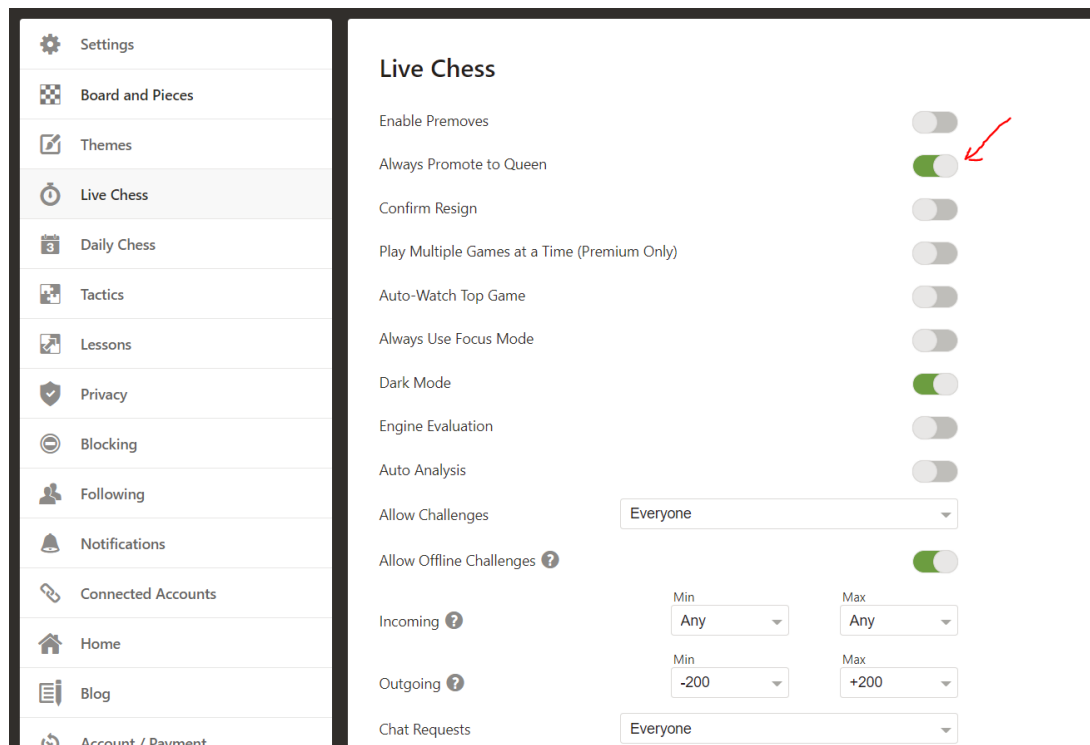

PLAYING WITH CERTABO BOARD ON CHESS.COM

Please read these brief instructions before playing.

Preliminary setup 1-2-3-4

- Be sure you have already installed main Certabo software and you have done the initial setup of pieces and spares queens. The Certabo online gaming system will automatically use this setup.
- Go on Chess.com go to setting and set as language English as **“Language”** and My Language Only as **“Content Language”**

- For promotion, we suggest to go in setting live chess and enable **“Always Promote to Queen”** so if you are going to promotion, just remove the pawn from chessboard and place the queen in 8th position.